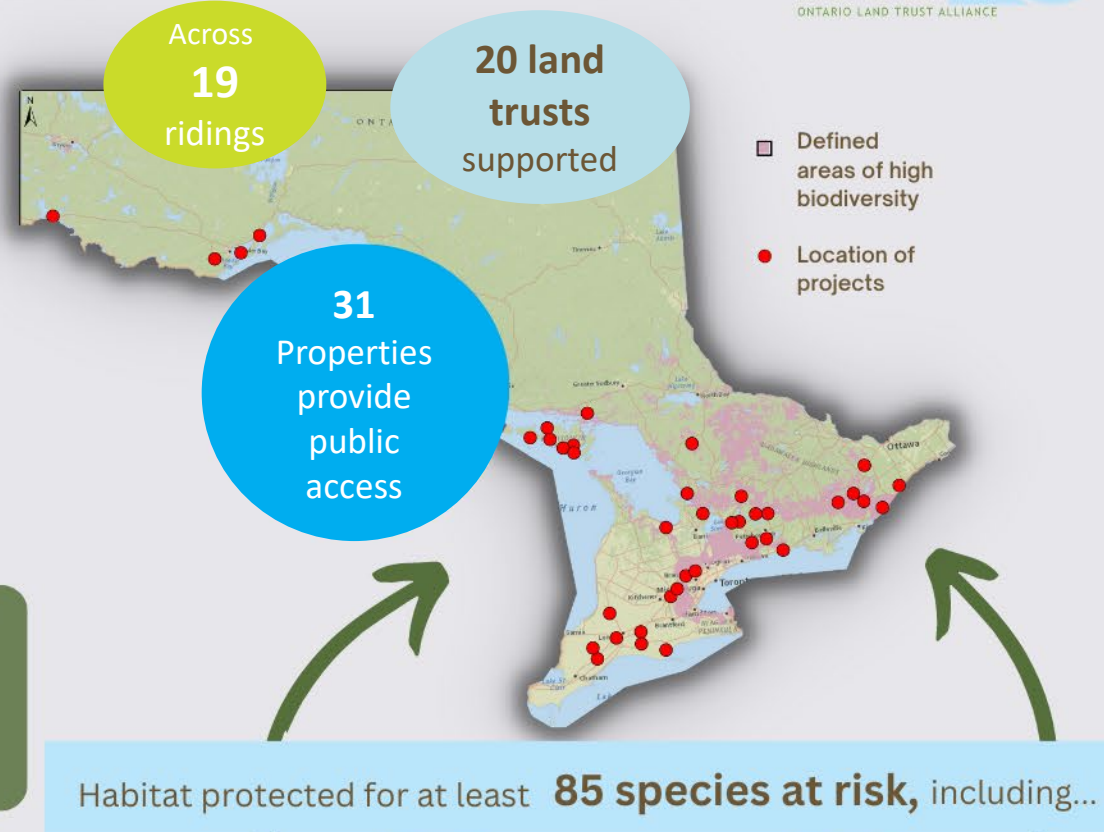

Greenlands Conservation Partnership Program For Local and Regional Land Trusts

New Program Shows Big Wins for Nature in Ontario

About the program... The Greenlands Conservation Partnership Program is a plan developed by the Province to conserve ecologically important natural areas and contribute to the government's protected area objectives. Ontario Land Trust Alliance administers this program for local and regional land trusts. In the first three years, the program is on track to exceed its targets, providing more properties, more access to nature and more match than anticipated.

48
Completed projects

18
Projects in progress

More than **8100 acres**
(3300 hectares) protected

Habitats protected include:

- Coastal Shorelines
- Tallgrass Prairies
- Alvar Ecosystems
- Forests/Woodlands

- Rideau Waterway Land Trust

Blanding's Turtle
(Threatened)

Gray Fox
(Threatened)