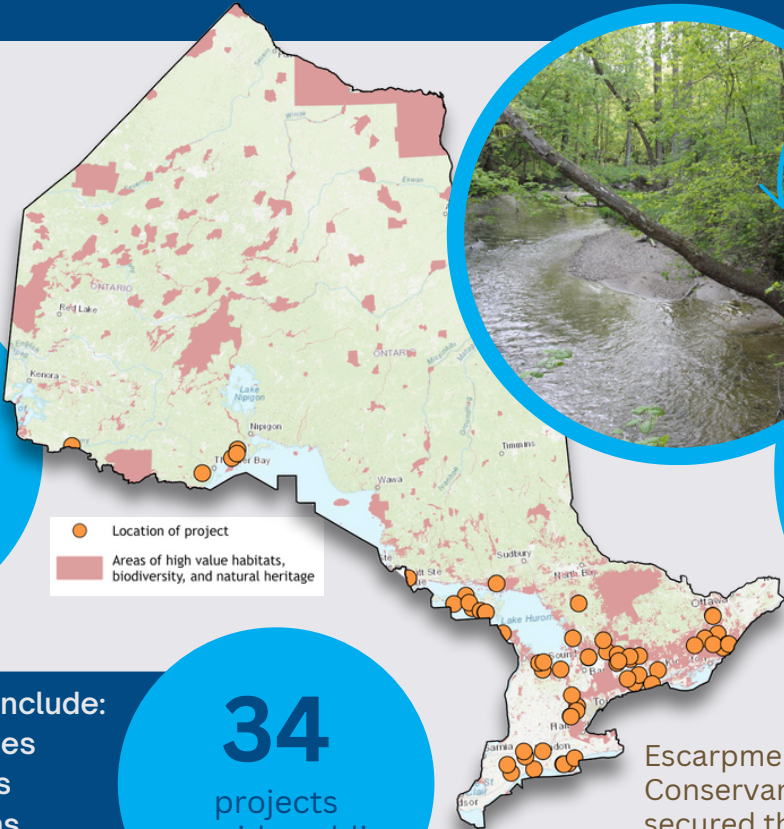

Greenlands Conservation Partnership Program For Local and Regional Land Trusts

About the program: Since 2020, the Government of Ontario's Greenlands Conservation Partnership has been helping conservation leaders like OLTA to protect **ecologically important natural areas** and provide **more access to nature for more people**.

65
completed projects

More than
5,083
hectares secured

Thames Talbot Land Trust lands secured through GCP

Escarpment Biosphere Conservancy lands secured through GCP

34
projects provide public access

- Habitats protected include:
- Coastal Shorelines
 - Tallgrass Prairies
 - Alvar Ecosystems
 - Forests/Woodlands